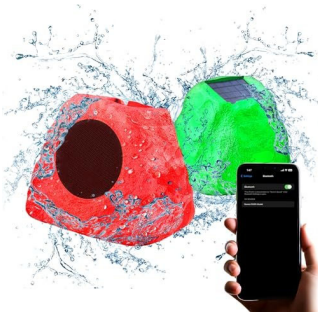

GHRK-500LTMS-PR

Pair of Rechargeable Bluetooth® Outdoor Solar Rock LED Speakers with Multilink

$174.99
Compare at $199.95